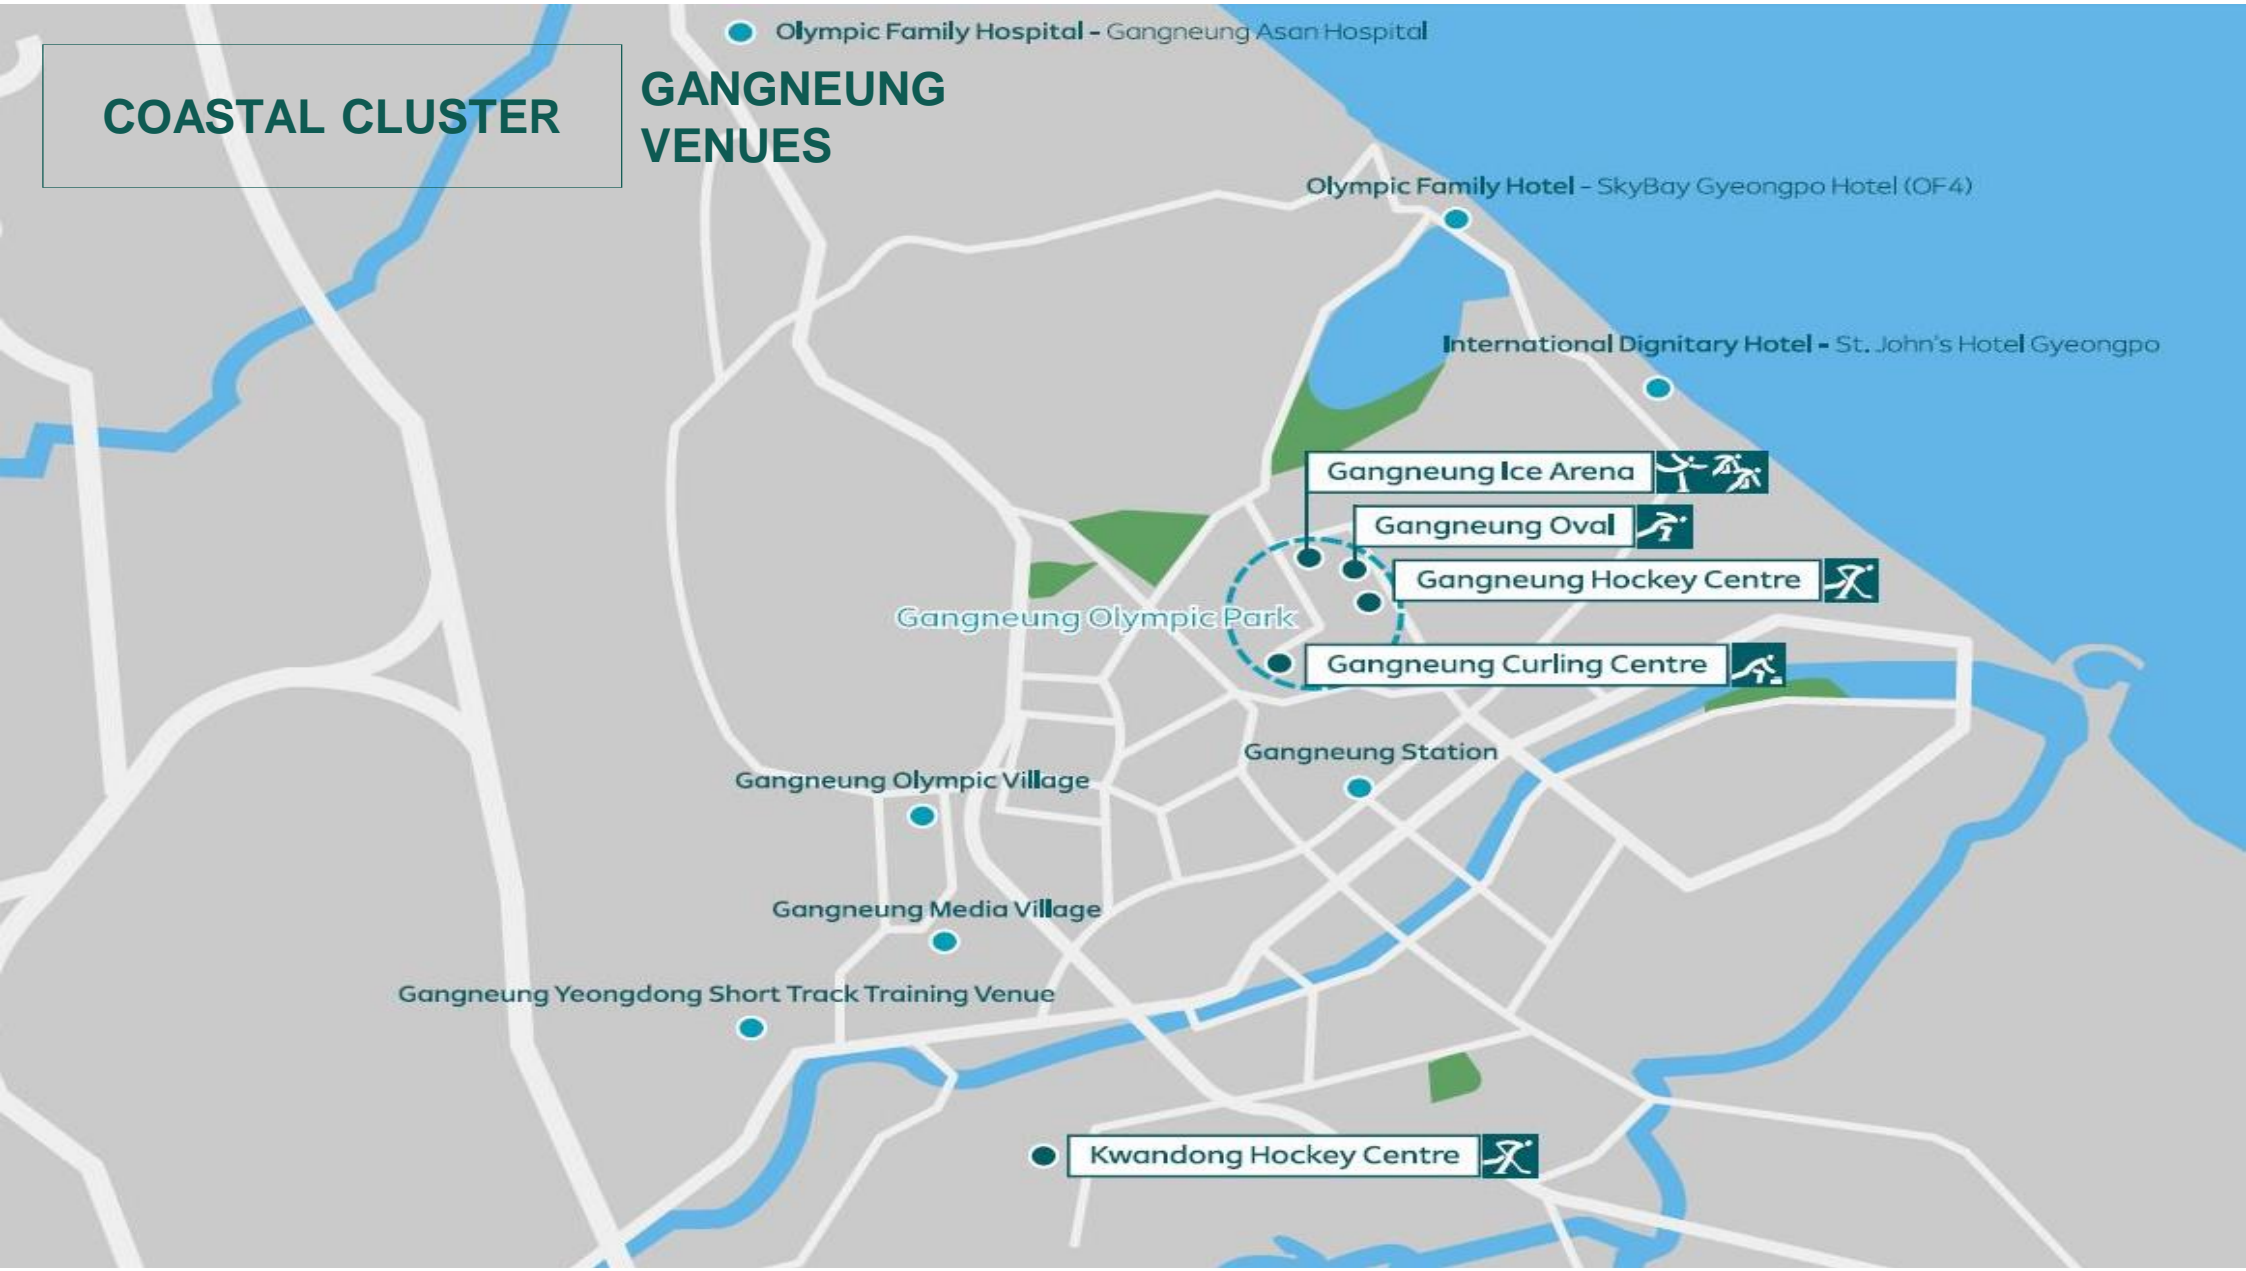

## GANGNEUNG VENUES

● Olympic Family Hospital - Gangneung Asan Hospital

Olympic Family Hotel - SkyBay Gyeongpo Hotel (OF4)

International Dignitary Hotel - St. John's Hotel Gyeongpo

Gangneung Ice Arena 

Gangneung Oval 

Gangneung Hockey Centre 

Gangneung Curling Centre 

Gangneung Olympic Park

Gangneung Station

Gangneung Olympic Village

Gangneung Media Village

Gangneung Yeongdong Short Track Training Venue

Kwandong Hockey Centre 