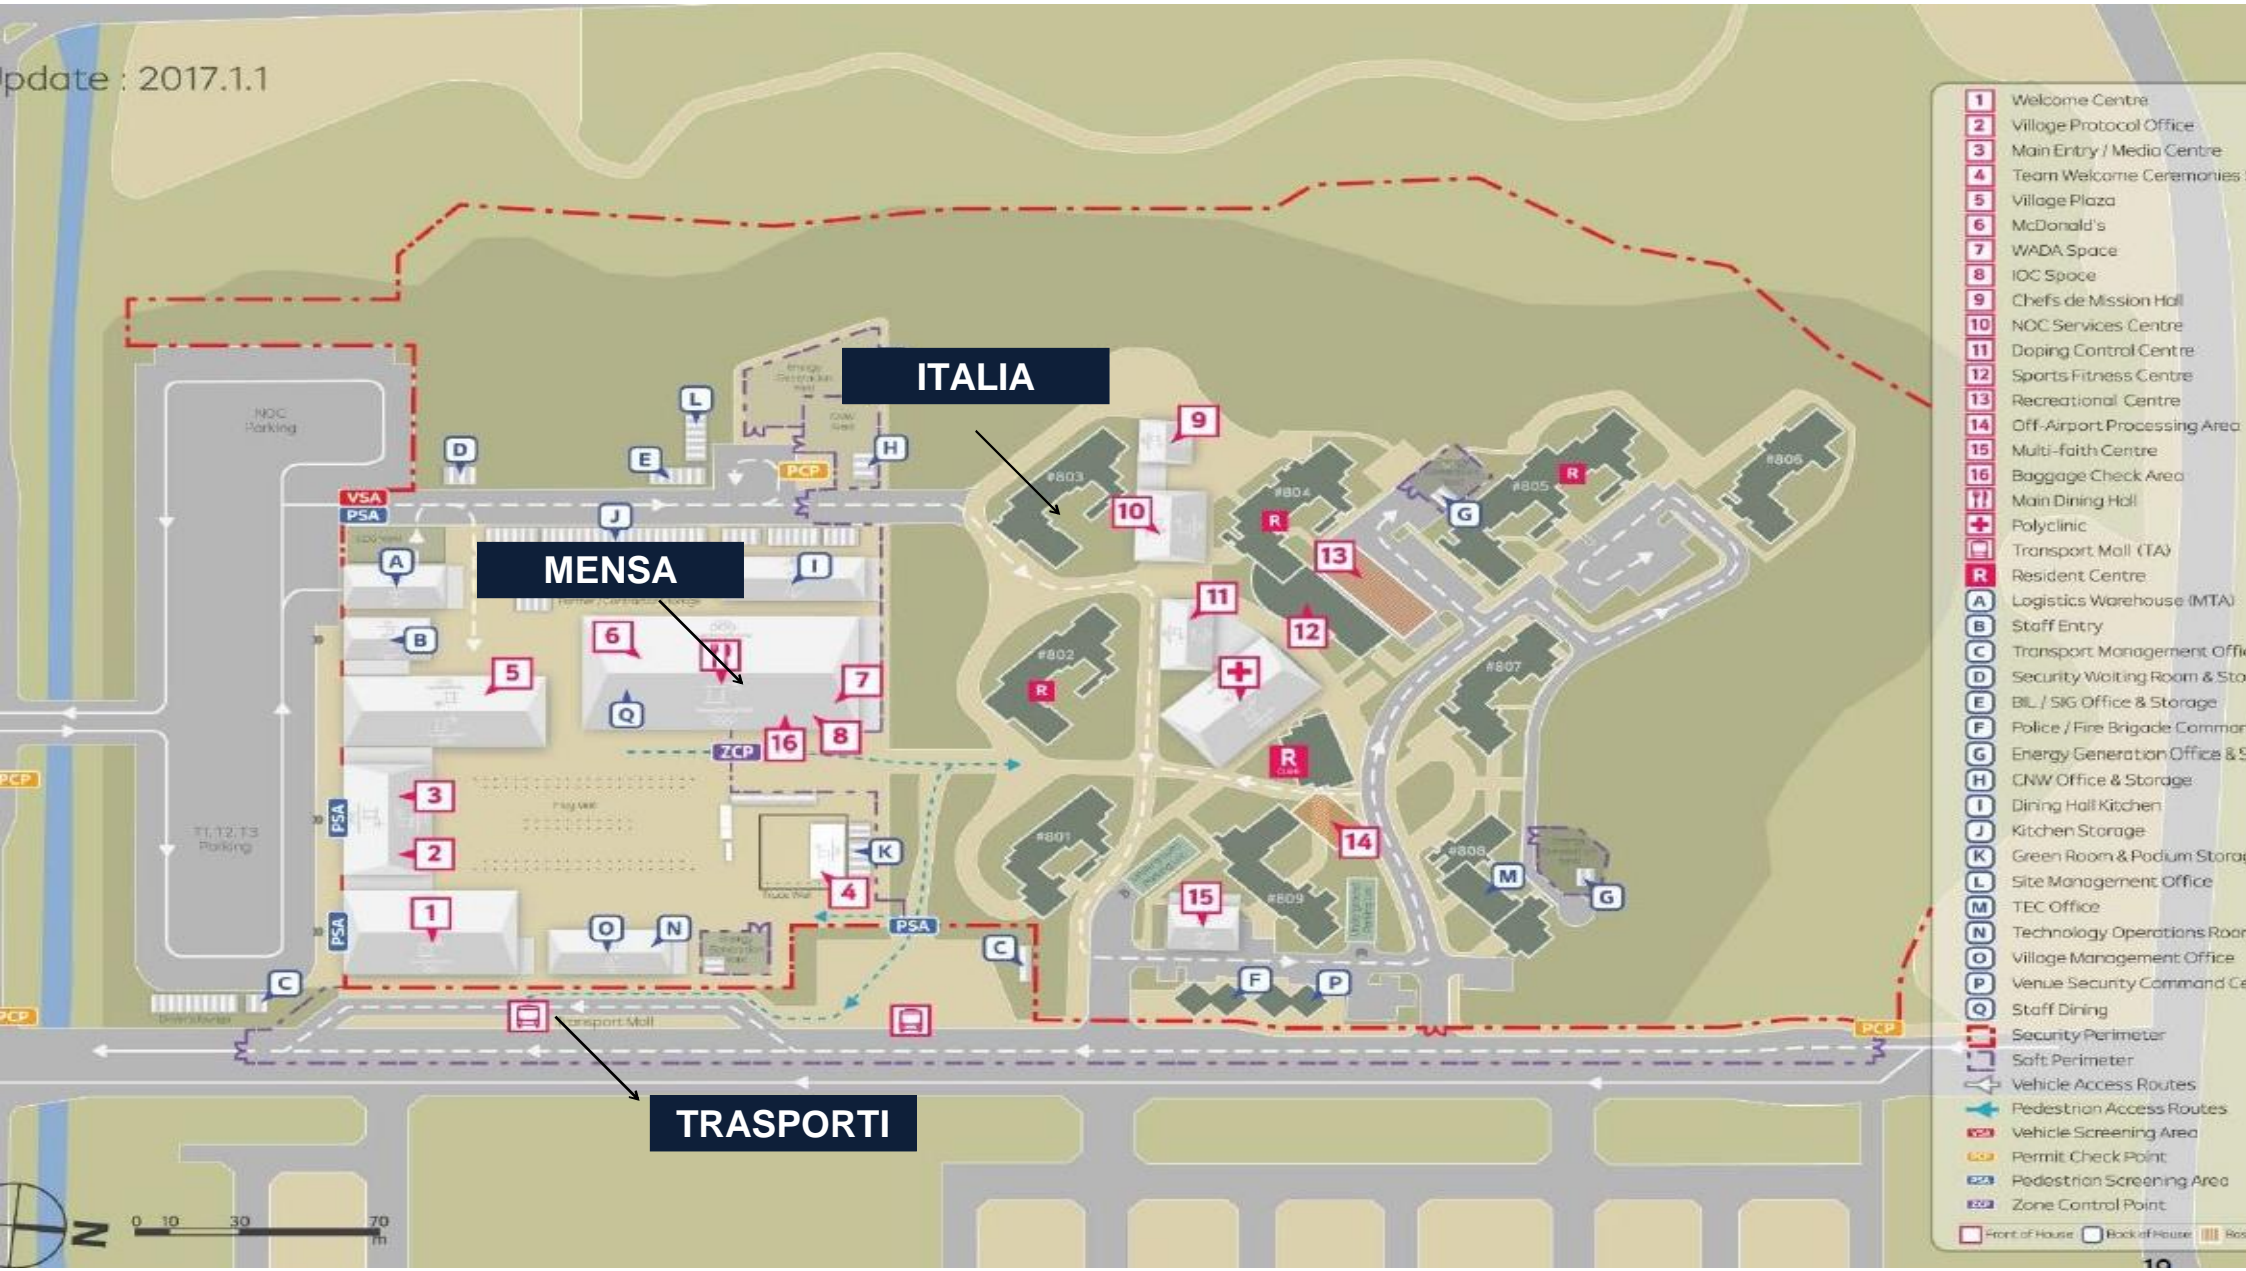

- 1 Welcome Centre
- 2 Village Protocol Office
- 3 Main Entry / Media Centre
- 4 Team Welcome Ceremonies
- 5 Village Plaza
- 6 McDonald's
- 7 WADA Space
- 8 IOC Space
- 9 Chefs de Mission Hall
- 10 NOC Services Centre
- 11 Doping Control Centre
- 12 Sports Fitness Centre
- 13 Recreational Centre
- 14 Off-Airport Processing Area
- 15 Multi-faith Centre
- 16 Baggage Check Area
- 17 Main Dining Hall
- 18 Polyclinic
- 19 Transport Mall (TA)
- 20 Resident Centre
- 21 Logistics Warehouse (MTA)
- 22 Staff Entry
- 23 Transport Management Office
- 24 Security Waiting Room & Store
- 25 BIL / SIG Office & Storage
- 26 Police / Fire Brigade Command
- 27 Energy Generation Office & Store
- 28 CNW Office & Storage
- 29 Dining Hall Kitchen
- 30 Kitchen Storage
- 31 Green Room & Podium Storage
- 32 Site Management Office
- 33 TEC Office
- 34 Technology Operations Room
- 35 Village Management Office
- 36 Venue Security Command Centre
- 37 Staff Dining
- 38 Security Perimeter
- 39 Soft Perimeter
- 40 Vehicle Access Routes
- 41 Pedestrian Access Routes
- 42 Vehicle Screening Area
- 43 Permit Check Point
- 44 Pedestrian Screening Area
- 45 Zone Control Point
- 46 Front of House
- 47 Back of House
- 48 Res